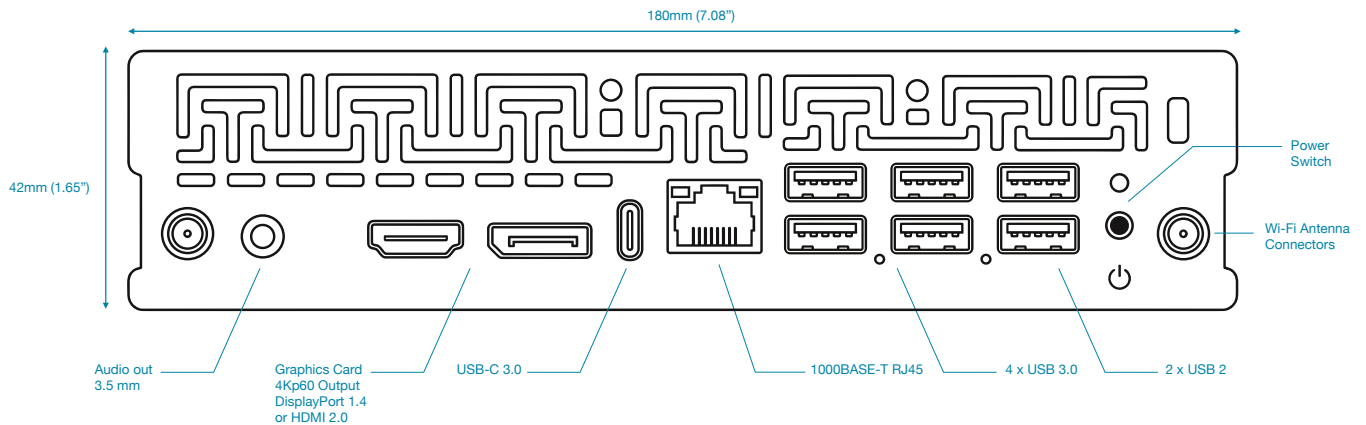

Tech Specs

Physical

Dimensions	Length: 195mm (7.67") Width: 180mm (7.08") Height: 42mm (1.65")
Weight	1300g (46 ounces)
Operating Temperature	-10 to 50 °C (14 to 122 °F)
Power Supply	External 95 W international switching power supply (DC-IN 19V 5A)

Physical

Dimensions	Length: 195mm (7.67") Width: 180mm (7.08") Height: 42mm (1.65")
Weight	1300g (46 ounces)
Operating Temperature	-10 to 50 °C (14 to 122 °F)
Power Supply	External 95 W international switching power supply (DC-IN 19V 5A)