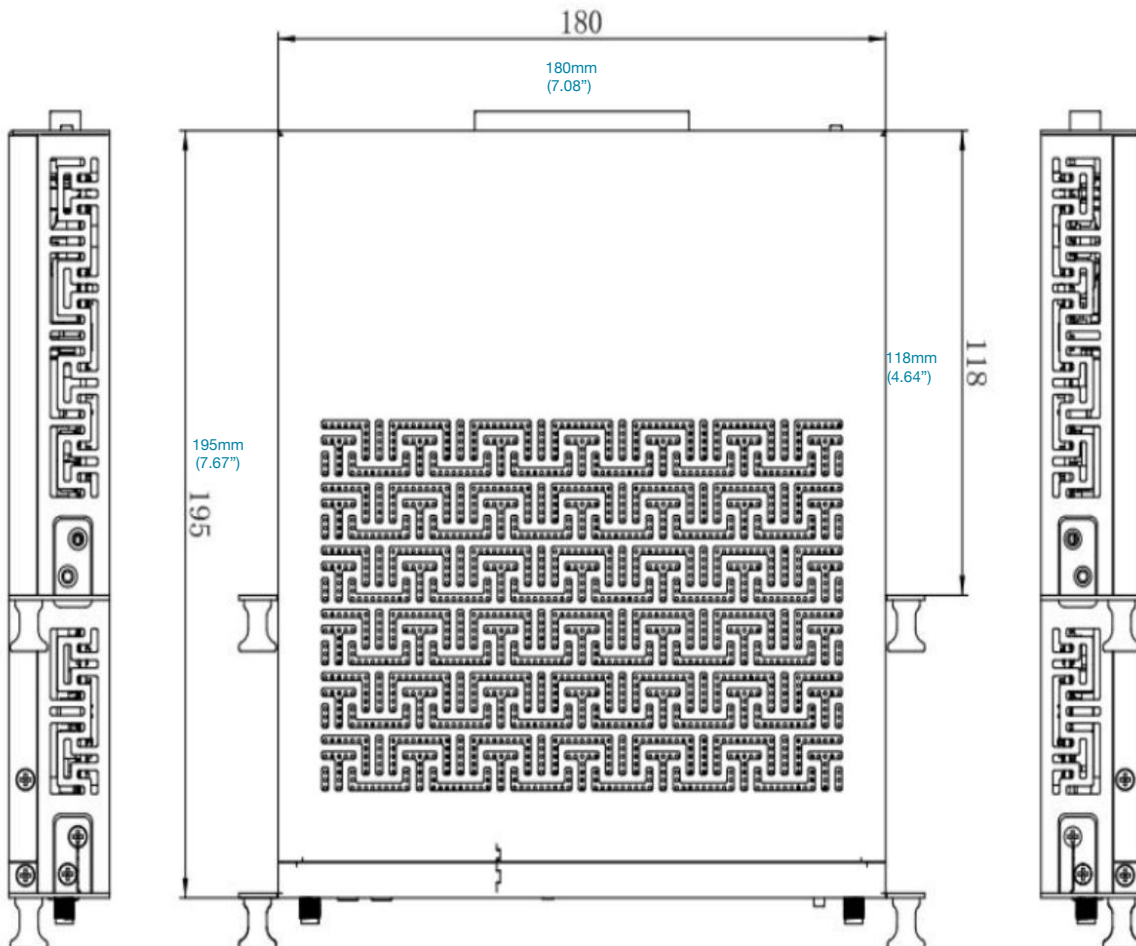

Tech Specs

Physical

Dimensions	Length: 195mm (7.67") Width: 180mm (7.08") Height: 42mm (1.65")
Weight	1300g (46 ounces)
Operating Temperature	-10 to 50 °C (14 to 122 °F)
Power Supply	External 95 W international switching power supply (DC-IN 19V 5A)

Color Space & Bit Depth

Color format	RGB, Y'CbCr 4:4:4, Y'CbCr 4:2:2, Y'CbCr 4:2:0 (>=DP 1.3)
Color space	ITU-R BT.601, ITU-R BT.709, sRGB (>=DP 1.2), ITU-R BT.2020 (>=DP 1.3)
Bit depths (BPC)	8, 10

Supported Media

Physical

Dimensions	Length: 195mm (7.67") Width: 180mm (7.08") Height: 42mm (1.65")
Weight	1300g (46 ounces)
Operating Temperature	-10 to 50 °C (14 to 122 °F)
Power Supply	External 95 W international switching power supply (DC-IN 19V 5A)