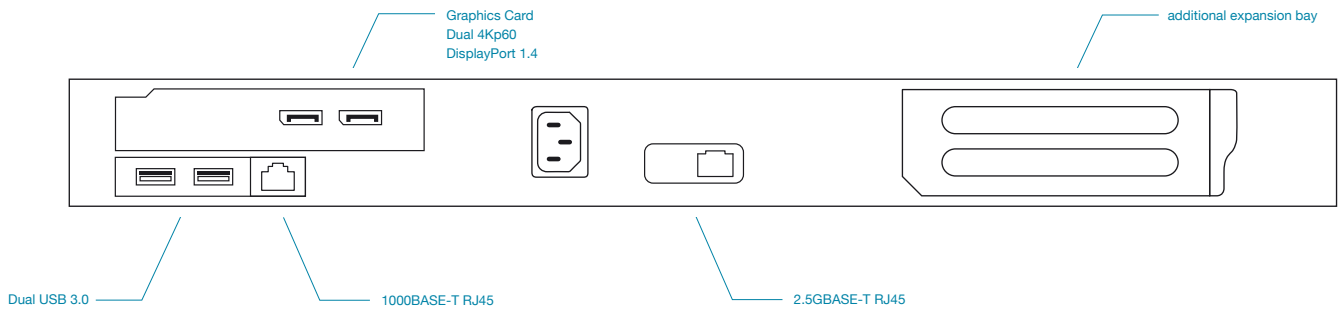

Key Features

- Two 4Kp60 frame-locked outputs
- optional realtime capture inputs*
- 4:2:0, 4:2:2, 4:4:4 Color Subsampling, 8 and 10 Bit Color Depth
- ProRes Support
- unlimited content layers
- Programmatic Advertising
- Multichannel audio support, up to 64 Channels via Dante*
- optional DMX / Art-Net Light Mapper
- NDI & Airplay Support
- easily manageable, powerful Content Management (cloud or local)
- API for external content playback control and external device control
- Optimized Linux OS

Tech Specs

Physical

Dimensions	19" 1RU, depth: 675 mm (25.8")
Weight	11 kg (24.25 pounds)
Operating Temperature	10 - 25 °C (50 - 77 °F)
Power Supply	675 W international switching power supply

Hard- & Software / System