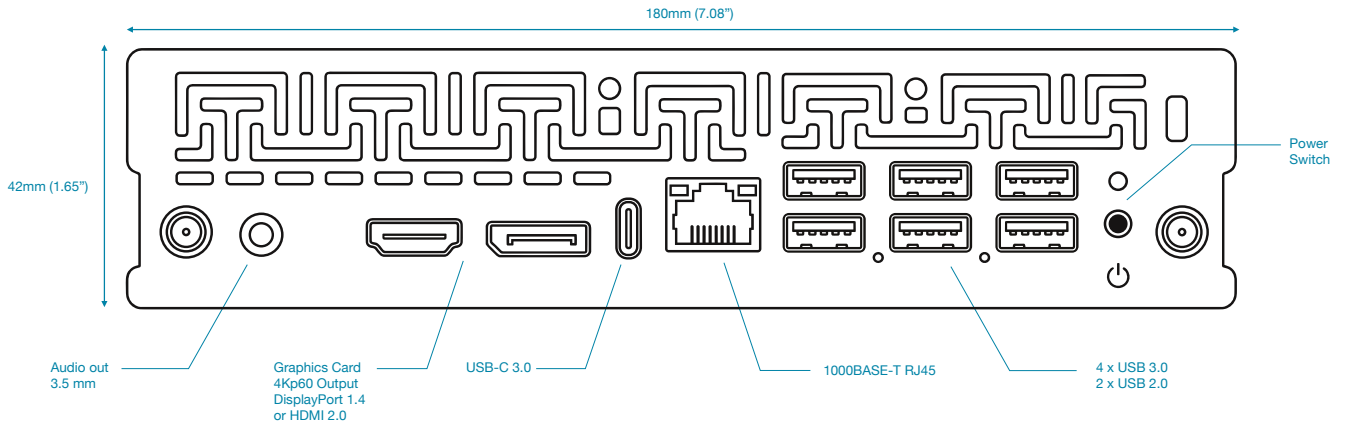

Tech Specs

Physical

Dimensions	Length: 195mm (7.67") Width: 180mm (7.08") Height: 42mm (1.65")
Weight	1300g (46 ounces)
Operating Temperature	-10 to 50 °C (14 to 122 °F)
Power Supply	External 95 W international switching power supply (DC-IN 19V 5A)

Color Space & Bit Depth

Color format	RGB, Y'CbCr 4:4:4, Y'CbCr 4:2:2, Y'CbCr 4:2:0 (>=DP 1.3)
Color space	ITU-R BT.601, ITU-R BT.709, sRGB (>=DP 1.2), ITU-R BT.2020 (>=DP 1.3)
Bit depths (BPC)	8, 10

Supported Media

Physical

Dimensions	Length: 195mm (7.67") Width: 180mm (7.08") Height: 42mm (1.65")
Weight	1300g (46 ounces)
Operating Temperature	-10 to 50 °C (14 to 122 °F)
Power Supply	External 95 W international switching power supply (DC-IN 19V 5A)