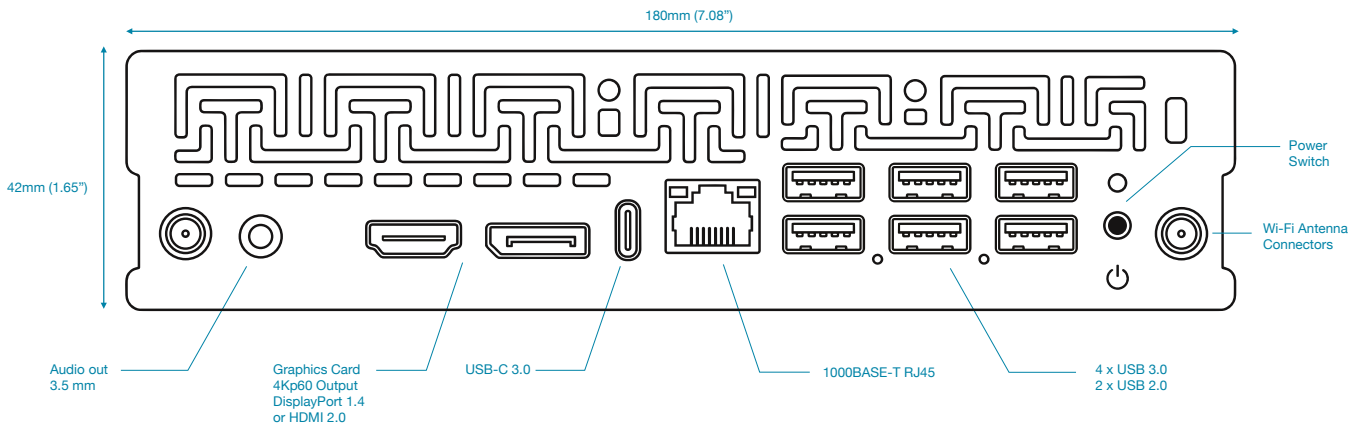

Key Features

- 4Kp60 output
- 4:2:0, 4:2:2, 4:4:4 Color Subsampling, 8 and 10 Bit Color Depth
- Programmatic Advertising
- Multichannel audio support
- NDI support
- Airplay Support
- easily manageable, powerful Content Management (cloud or local)
- API for external content playback control and external device control
- Optimized Linux OS
- Extended operating temperature
- Wall mount (optional)
- Remote control for playlist triggering (optional)

Tech Specs

Physical

Dimensions	Length: 195mm (7.67") Width: 180mm (7.08") Height: 42mm (1.65")
Weight	1300g (46 ounces)
Operating Temperature	-10 to 50 °C (14 to 122 °F)
Power Supply	External 95 W international switching power supply (DC-IN 19V 5A)

Physical

Dimensions	Length: 195mm (7.67") Width: 180mm (7.08") Height: 42mm (1.65")
Weight	1300g (46 ounces)
Operating Temperature	-10 to 50 °C (14 to 122 °F)
Power Supply	External 95 W international switching power supply (DC-IN 19V 5A)