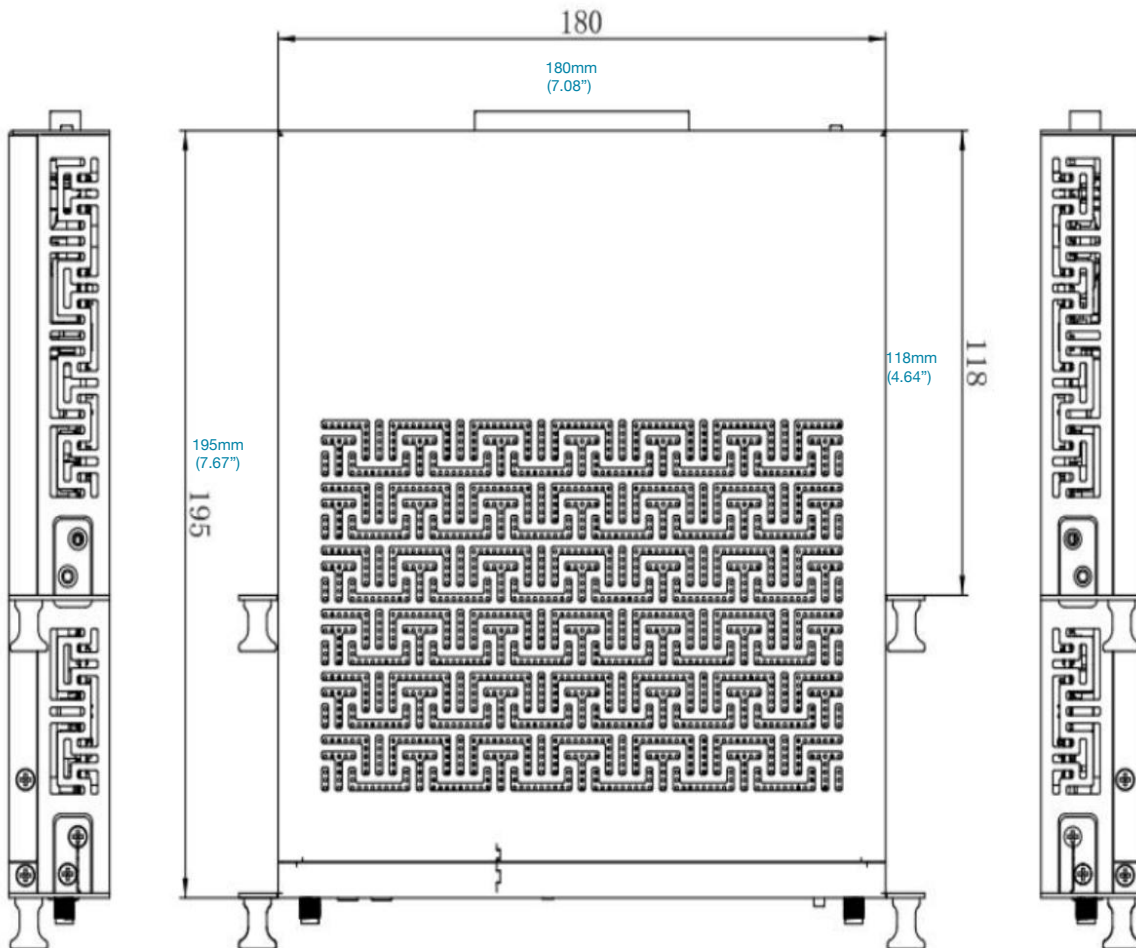

Tech Specs

Physical

Dimensions	Length: 195mm (7.67") Width: 180mm (7.08") Height: 42mm (1.65")
Weight	1300g (46 ounces)
Operating Temperature	-10 to 50 °C (14 to 122 °F)
Power Supply	External 95 W international switching power supply (DC-IN 19V 5A)

Color Space & Bit Depth

Color format	RGB, Y'CbCr 4:4:4, Y'CbCr 4:2:2, Y'CbCr 4:2:0 (>=DP 1.3)
Color space	ITU-R BT.601, ITU-R BT.709, sRGB (>=DP 1.2), ITU-R BT.2020 (>=DP 1.3)
Bit depths (BPC)	8, 10

Supported Media

Physical

Dimensions	Length: 195mm (7.67") Width: 180mm (7.08") Height: 42mm (1.65")
Weight	1300g (46 ounces)
Operating Temperature	-10 to 50 °C (14 to 122 °F)
Power Supply	External 95 W international switching power supply (DC-IN 19V 5A)