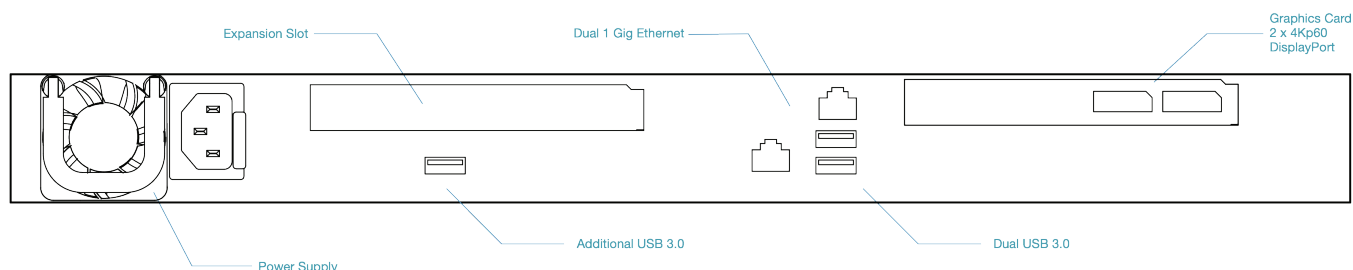

Key Features

- Two 4Kp60 frame-locked outputs
- optional realtime capture inputs*
- 4:2:0, 4:2:2, 4:4:4 Color Subsampling, 8 and 10 Bit Color Depth
- ProRes Support
- Unlimited content layers
- Multichannel audio support, up to 128 Channels via Dante*
- easily manageable, powerful Content Management
- API for external content playback control and external device control
- Linux OS
- Designed and assembled in Germany

*optional expansion required

Tech Specs

Physical

Dimensions	19" 1RU, depth: 685 mm
Weight	11 kg (24.25 pounds)
Operating Temperature	10 - 25 °C (50 - 77 °F)
Power Supply	800 W international switching power supply

Connectivity

Outputs	2 frame-locked 4Kp60 Display Port Outputs
Network	Dual 1 Gig Ethernet
USB	Dual USB 3.0

Color Space & Bit Depth

Color format	RGB, Y'CbCr 4:4:4, Y'CbCr 4:2:2, Y'CbCr 4:2:0 (>=DP 1.3)
Color space	ITU-R BT.601, ITU-R BT.709, sRGB (>=DP 1.2), ITU-R BT.2020 (>=DP 1.3)
Bit depths (BPC)	8, 10

Options

Main Memory Expansion	64 GB, 96 GB, 128 GB
Data Storage Expansion	2 TB, 4 TB, 6 TB, 8 TB
Realtime Capture Expansion	- Single Channel 1080p60 HDMI, Two Channel 1080p60 HDMI, Four Channel 1080p60 HDMI - Single Channel 4Kp60 HDMI, Two Channel 4Kp60 HDMI - Single Channel 1080p60 SDI, Two Channel 1080p60 SDI, Four Channel 1080p60 SDI - Single Channel 4Kp60 SDI, Two Channel 4Kp60 SDI
Network Interface Expansion	2 additional 10 GigE NICs
Multichannel Audio Expansion	Analog Stereo and S/PDIF Output Card or 128 channel Dante Audio Card
Failsafe Software	Automatic failover for redundant setups